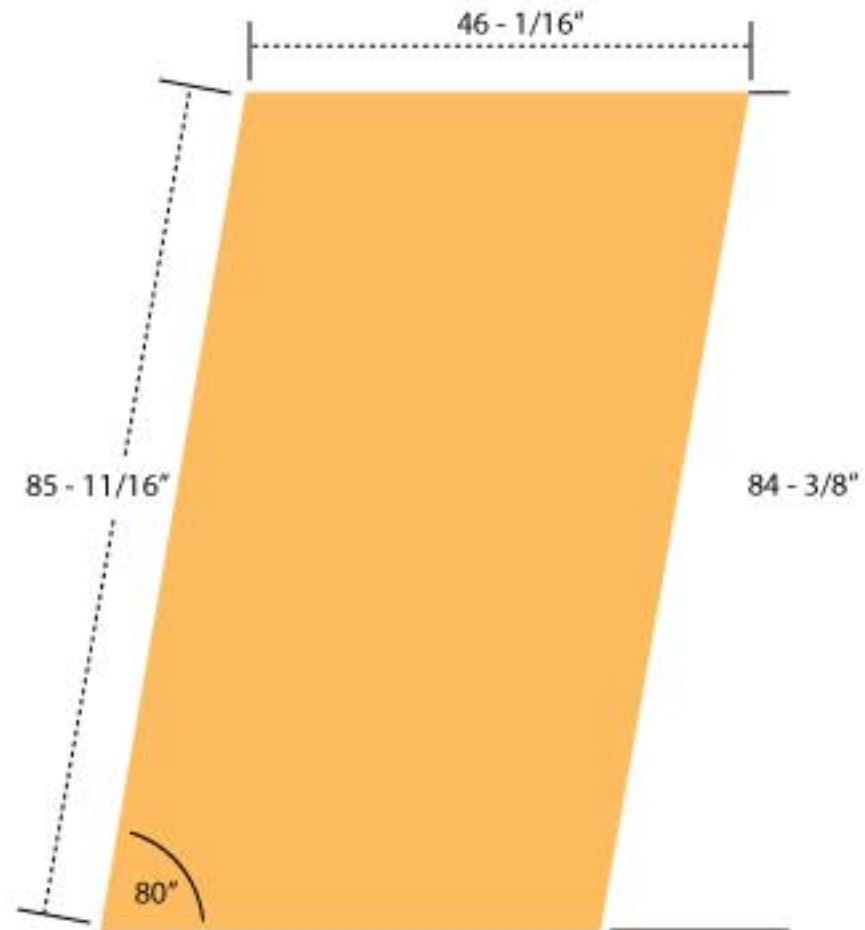

edge

by Grapevine Visual Concepts

Angled Fabric Graphic

Sew $\frac{1}{2}$ " silicone strip to all sides

Artwork Guidelines
can be downloaded online at www.grapevinevc.com

edge

by Grapevine Visual Concepts

Angled Fabric Graphic

Sew $\frac{1}{2}$ " silicone strip to all sides

edge

by Grapevine Visual Concepts

Standoff Graphic

Sew $1/2"$ silicone strip to all sides