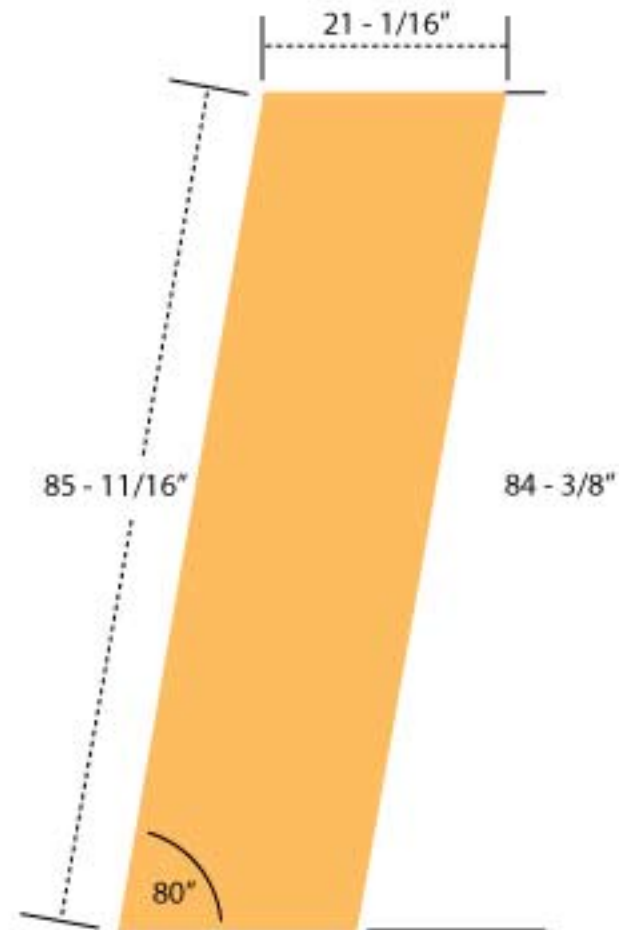

edge

by Grapevine Visual Concepts

Angled Fabric Graphic

Sew $\frac{1}{2}$ " silicone strip to all sides

Artwork Guidelines
can be downloaded online at www.grapevinevc.com

edge

by Grapevine Visual Concepts

Angled Fabric Graphic

Sew $\frac{1}{2}$ " silicone strip to all sides

edge

by Grapevine Visual Concepts

Standoff Graphic

Sew $1/2"$ silicone strip to all sides