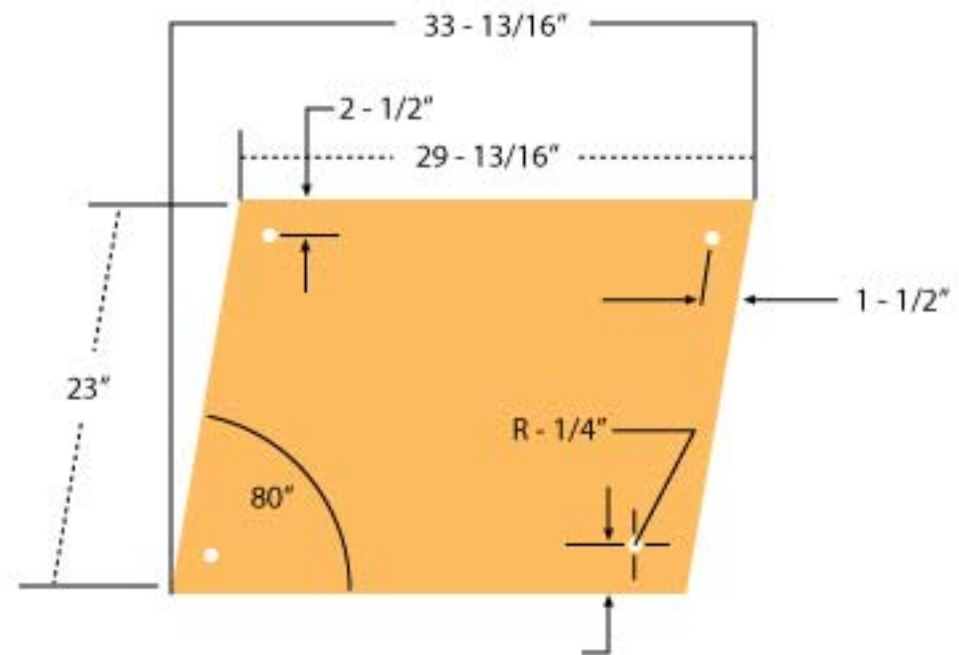

edge

by Grapevine Visual Concepts

Angled Fabric Graphic

Sew $\frac{1}{2}$ " silicone strip to all sides

Artwork Guidelines
can be downloaded online at www.grapevinevc.com

edge

by Grapevine Visual Concepts

Angled Fabric Graphic

Sew $\frac{1}{2}$ " silicone strip to all sides

edge

by Grapevine Visual Concepts

Standoff Graphic

Sew $1/2"$ silicone strip to all sides