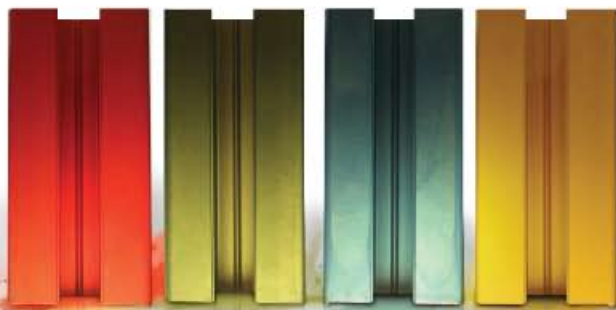

twist

by Grapevine Visual Concepts

This inline exhibit is one of a kind. With colorful anodized extrusion options and several laminate choices.

- Easy set-up, tool-less assembly
- High impact tension fabric mural graphic
- Easily supports up to a 27" monitor
- Packs in easy transportable cases
- Additional front counters available

★ Anodized Extrusion Options